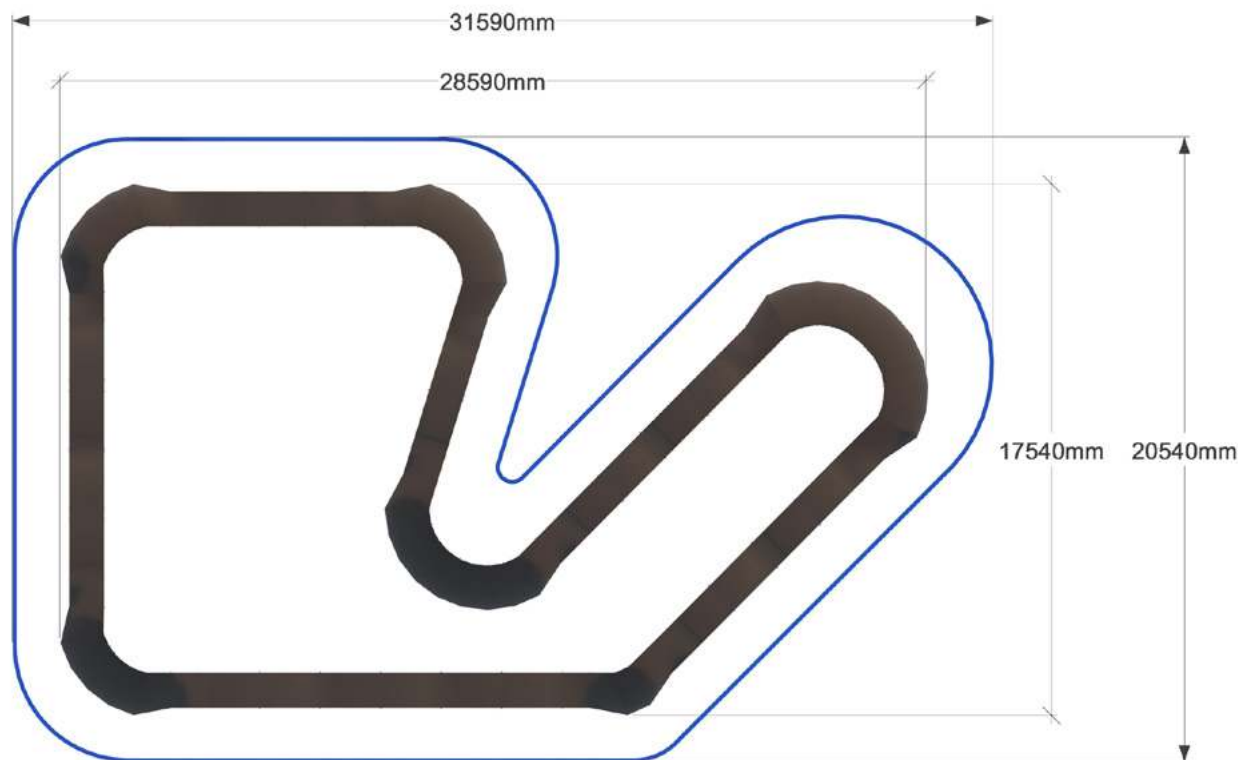

SAFETY ZONE