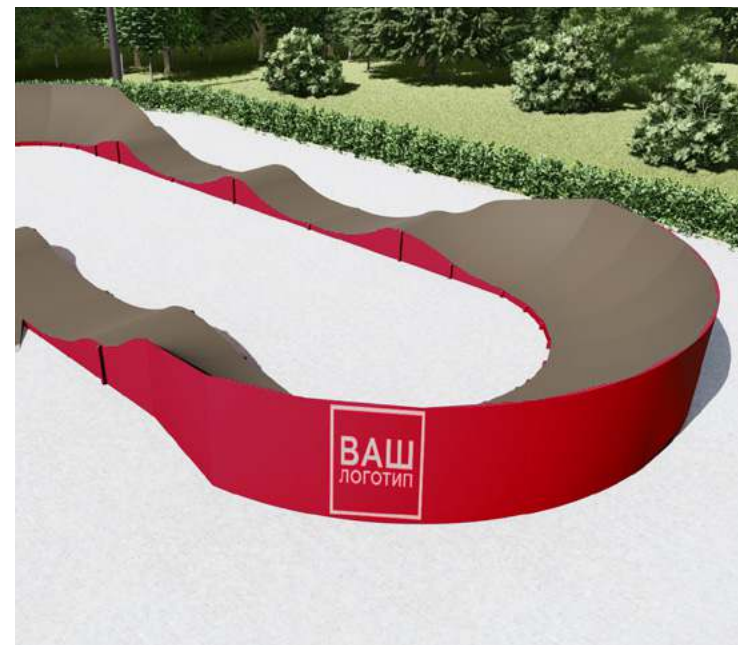

- coloring of a using surface and side panels in any color by RAL